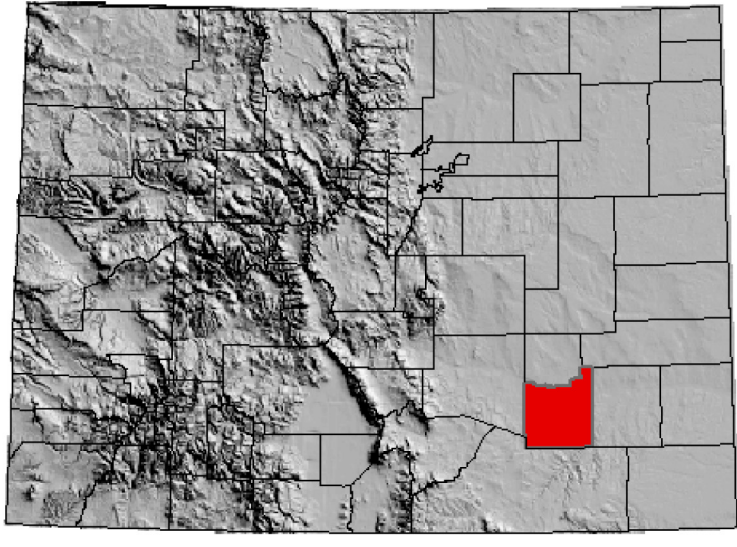

OTERO COUNTY, COLORADO

Fire Districts

Map Features

- Fire Districts**
 - Fowler
 - La Junta
 - Manzanola
 - Rocky Ford
- Municipal**
- Parcels**
- Cdot Function Roads**
 - COLLECTOR
 - MAJOR COLLECTOR RURAL
 - MINOR ARTERIAL
 - MINOR COLLECTOR RURAL
 - PRINCIPAL ARTERIAL
- Cdot Local Roads**
- Arkansas River**
- Cdot Highways**
- Waterways**
- Lakes and ponds**
- Bent's Fort**
- Commissioner District**
 - Dist 1-K Goodwin
 - Dist 2-K Karney
 - Dist 3-J Baldwin