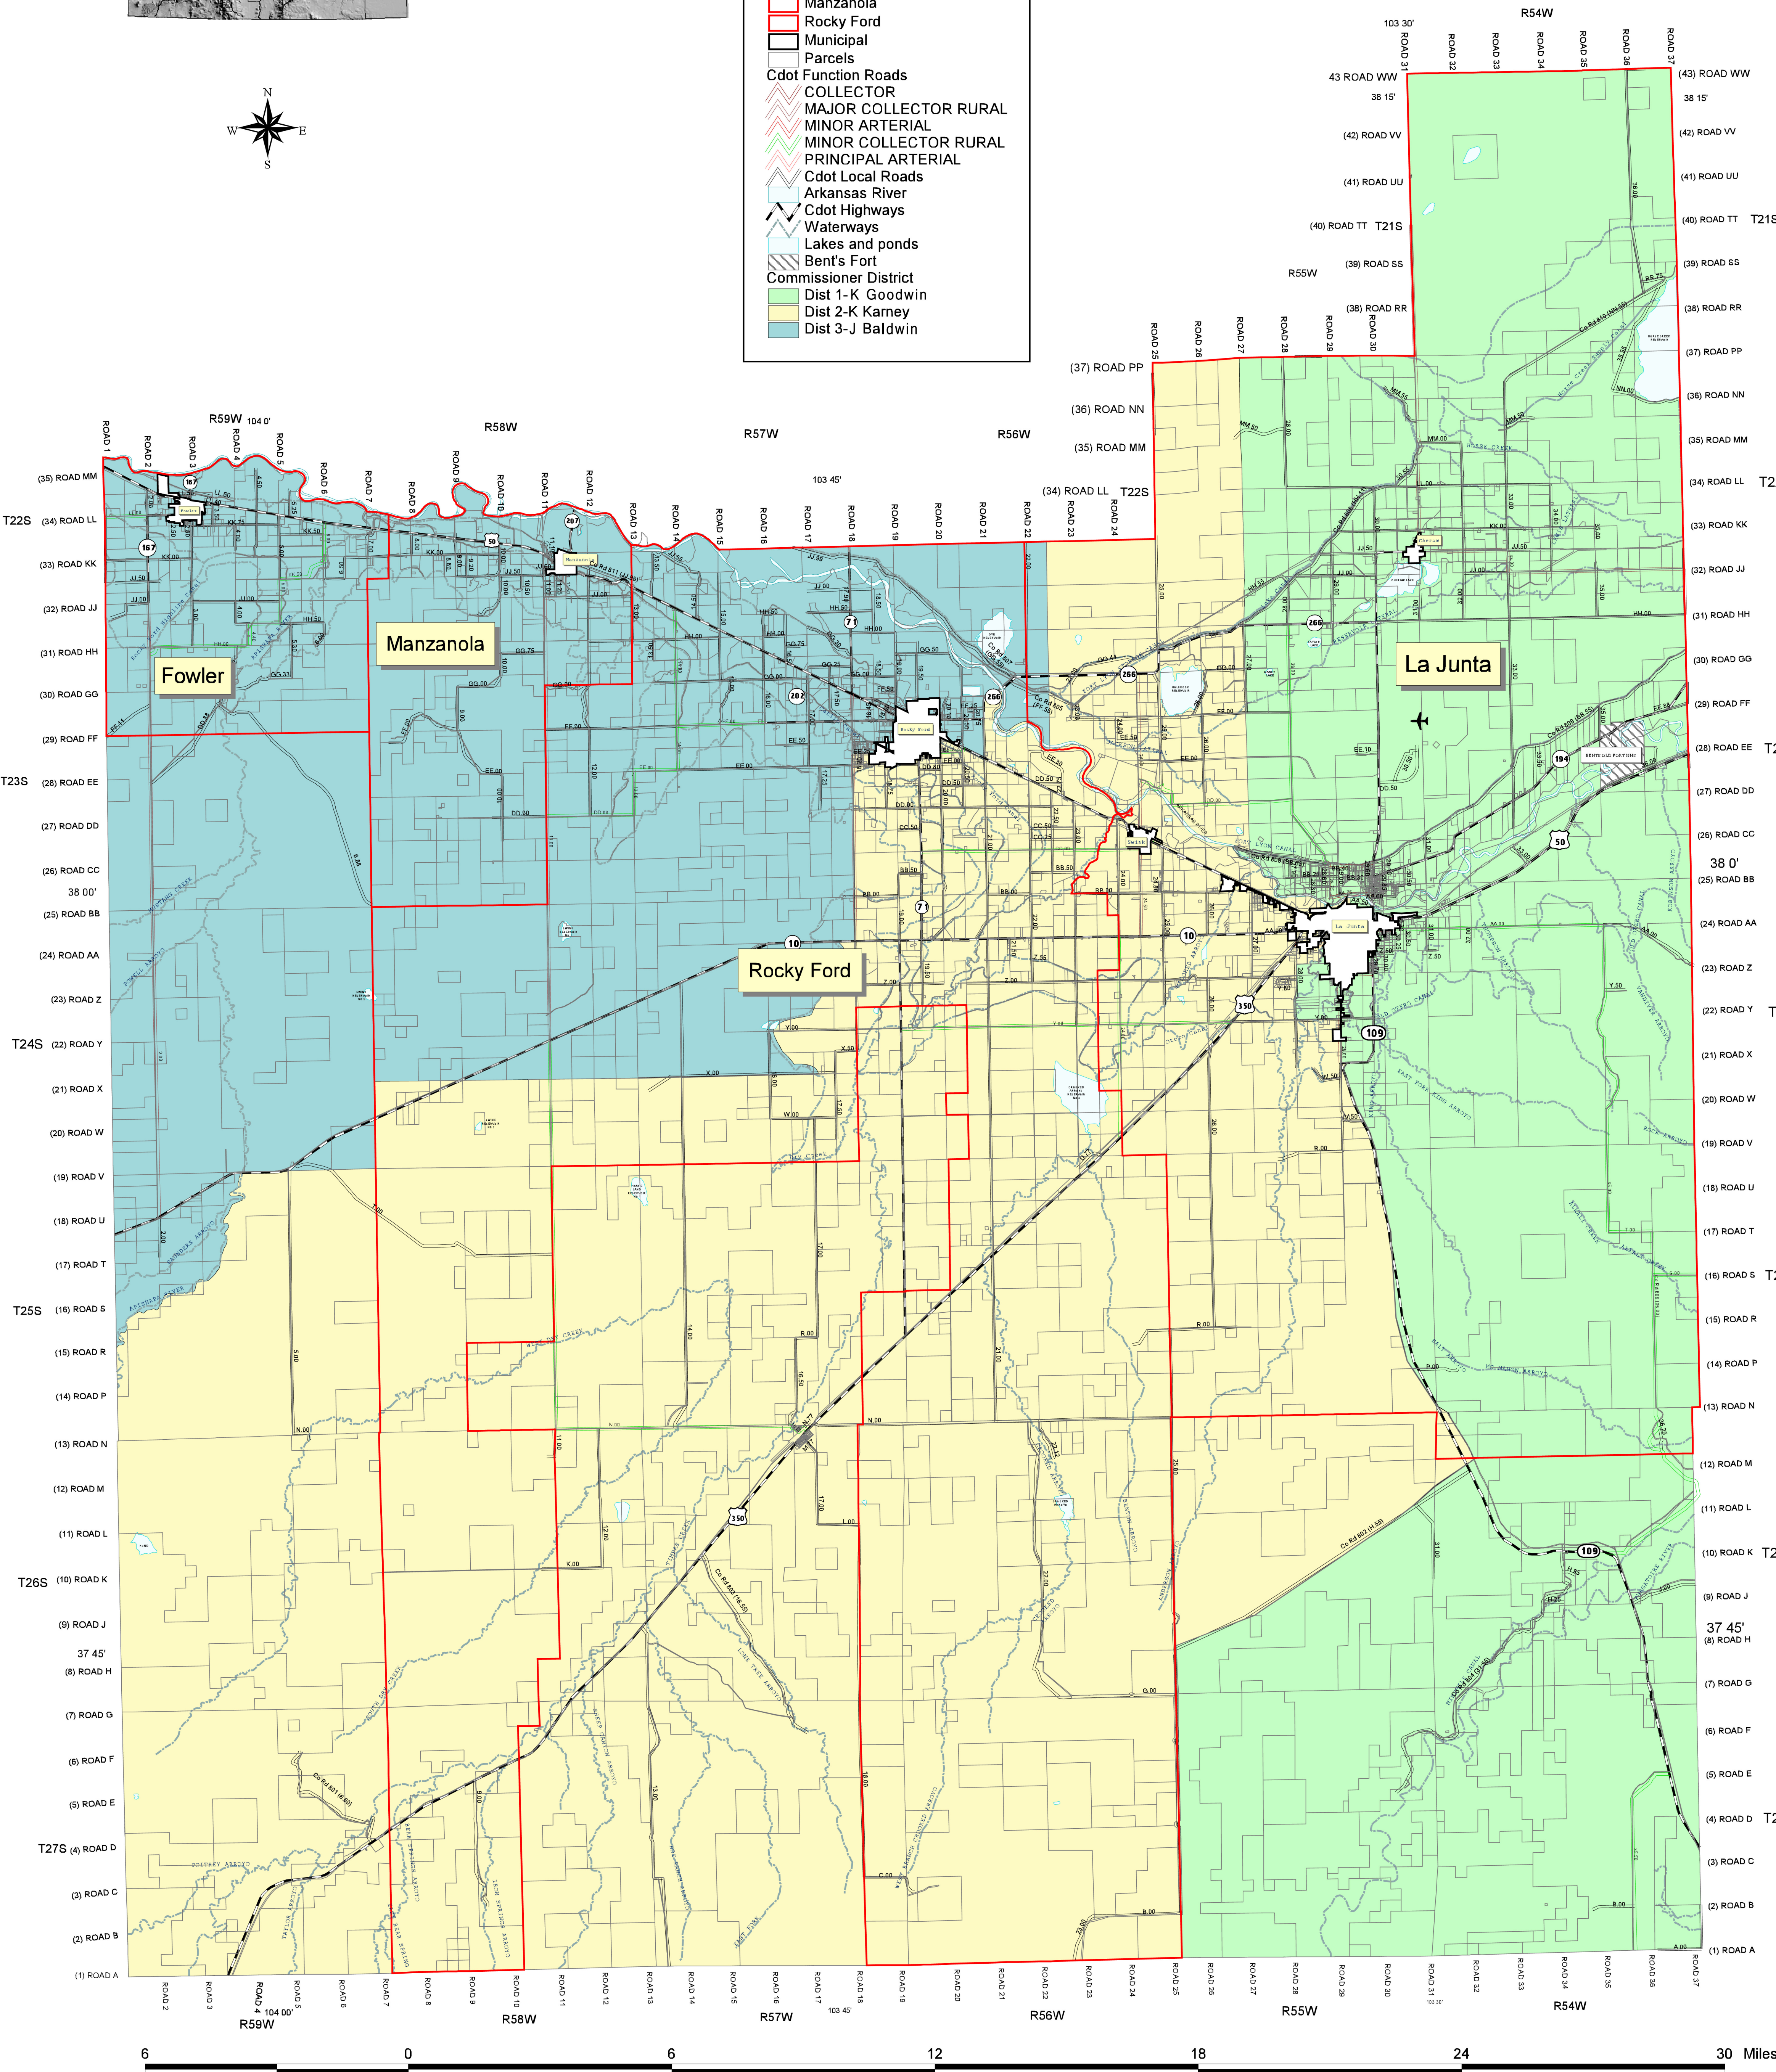

OTERO COUNTY, COLORADO

Fire Districts

Map Features

- Fire Districts**
 - Fowler
 - La Junta
 - Manzanola
 - Rocky Ford
- Municipal**
- Parcels**
- Cdot Function Roads**
 - COLLECTOR
 - MAJOR COLLECTOR RURAL
 - MINOR ARTERIAL
 - MINOR COLLECTOR RURAL
 - PRINCIPAL ARTERIAL
- Cdot Local Roads**
- Arkansas River**
- Cdot Highways**
- Waterways**
- Lakes and ponds**
- Bent's Fort**
- Commissioner District**
 - Dist 1-K Goodwin
 - Dist 2-K Karney
 - Dist 3-J Baldwin

Prepared by Otero County Geographic Information Systems

GDT coverage copyright © 2001 Geographic Data Technology, Inc.

Prepared from the best available digital records. Accuracy not guaranteed and no other guarantee or warranty implied or given.